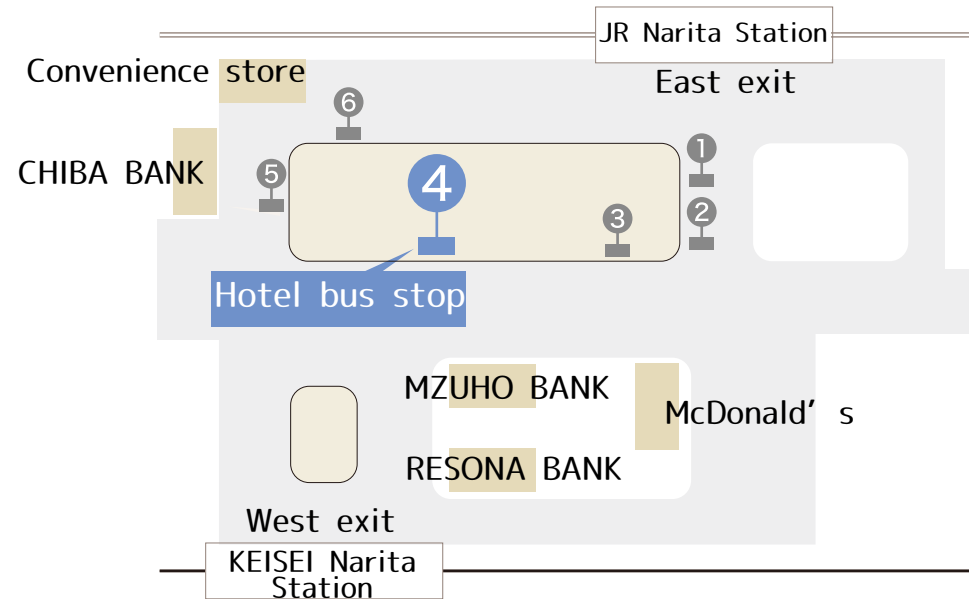

Free shuttle bus between JR Narita Station, AEON MALL Narita and the hotel

Bus stop information and timetable

Shuttle bus timetable 【HOTEL-JR Narita Station】

TIME	HOTEL Dep.	JR Narita Dep.	AEON MALL Dep.
7	25	40	
8	25	40	
9	25	40	
10	25	40	
11	* 15	30	45
12			
13	* 00	15	30
14	* 30	45	15:00
15	30	45	
16	* 15	30	45
17	* 15	30	45
18	* 15	35	50
19	20	35	
20	* 15	30	45
21	30	45	
22	30	45	
23	05	20	

- Schedule may change depending on traffic.
- When the shuttle bus is full, please use the next bus.
- *Bus stops at JR Narita Station, then to the Aeon Mall.

JR Narita Station bus stop

AEON NARITA bus stop