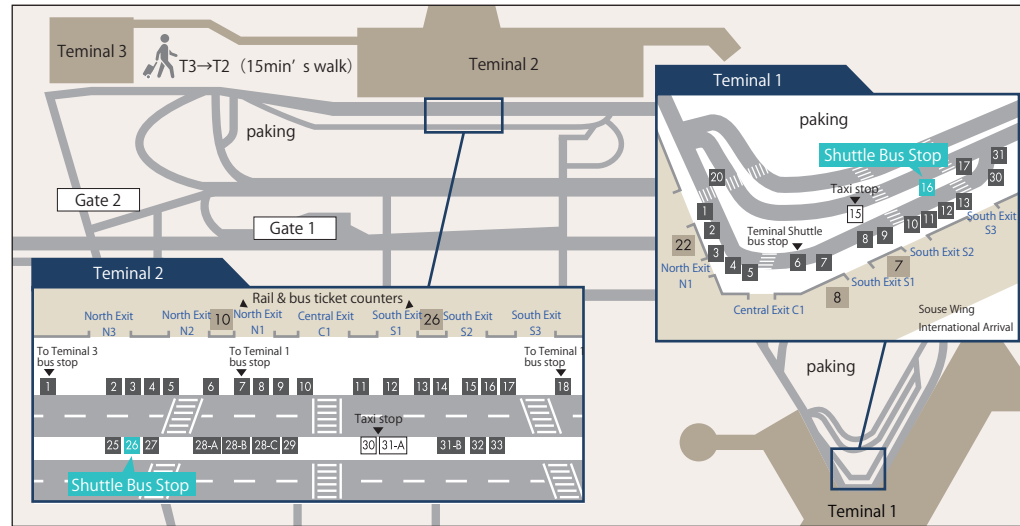

# Free Shuttle information

## Narita Airport to Hotel

 Airport Shuttle Bus Timetable

	Hotel to Airport	Dep.Terminal1 Bus Stop NO.16,1F	Dep.Terminal2 Bus Stop NO.26,1F
4	-	-	-
5	-	-	-
6	30	-	-
7	30	00	08
8	30	00	08
9	30	00	08
10	30	00	08
11	30	00	08
12	30	00	08
13	30	00	08
14	30	00	08
15	30	00	08
16	30	00	08
17	30	00	08
18	30	00	08
19	30	00	08
20	30	00	08
21	-	00	08
22	-	-	-
23	-	-	-

※Will go to Terminal3 only

Hotel Shuttle Bus Departure Area

**HOTEL MYSTAYS** Narita  
PREMIER