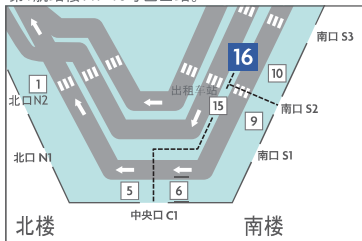

成田机场巴士站信息

第1航站楼: 1F 16号巴士站。

第2航站楼: 1F 26号巴士站。