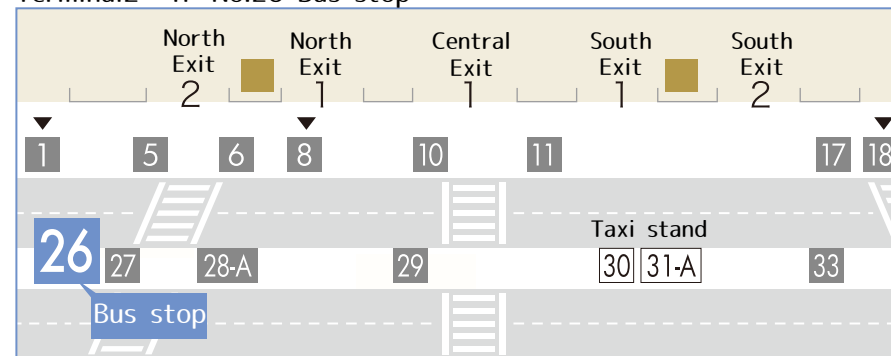

Free shuttle bus between Narita Airport and hotel

Bus stop information and timetable

Shuttle bus timetable 【HOTEL-NaritaAirport】

Time	Hotel Dep.	Terminal1 Dep.	Terminal2 Dep.
4	30*	-	-
5	00* 30*	-	-
6	00 30	-	-
7	00 30	00 30	08 38
8	00 30	00 30	08 38
9	00 30	00 30	08 38
10	30	00	08
11	30	00	08
12	30	00	08
13	30	00	08
14	30	00	08
15	30	00	08
16	00 30	00 30	08 38
17	00 30	00 30	08 38
18	00 30	00 30	08 38
19	00 30	00 30	08 38
20	00 30	00 30	08 38
21	00	00 30	08 38
22	00 50	20	28
23	-	10	18

Bus at 4:30,5:00,5:30 will go to the Terminal3 only.

Terminal1 · Terminal2 · Terminal3 Bus stop

Terminal2 : 1F No.26 Bus stop

Terminal1 : 1F No.16 Bus stop

- 6 Terminal connecting bus stop
- 16 Bus stop for hotels