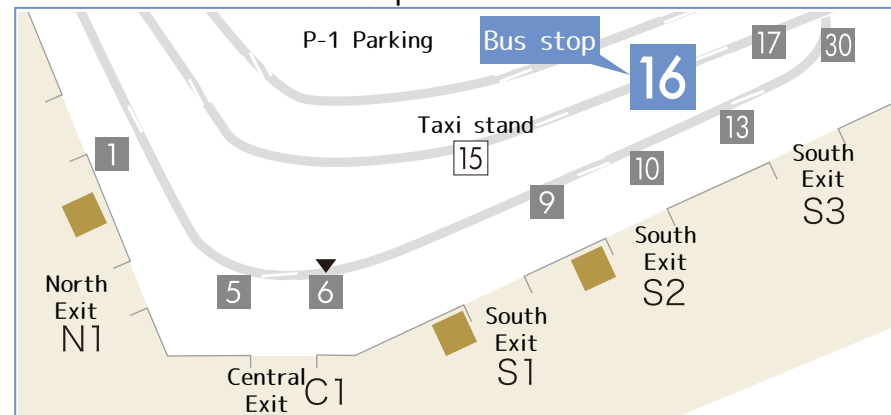

Free shuttle bus between Narita Airport and hotel

Bus stop information and timetable

Shuttle bus timetable 【HOTEL-NaritaAirport】

Time	Hotel Dep.	Terminal1 Dep.	Terminal2 Dep.
4	30*	-	-
5	00* 30*	-	-
6	00 30	-	-
7	00 30	00 30	08 38
8	00 30	00 30	08 38
9	00 30	00 30	08 38
10	30	00	08
11	30	00	08
12	30	00	08
13	30	00	08
14	30	00	08
15	30	00	08
16	00 30	00 30	08 38
17	00 30	00 30	08 38
18	00 30	00 30	08 38
19	00 30	00 30	08 38
20	00 30	00 30	08 38
21	00	00 30	08 38
22	00 50	20	28
23	-	10	18

Bus at 4:30,5:00,5:30 will go to the Terminal3 only.

Terminal1 · Terminal2 · Terminal3 Bus stop

Terminal2 : 1F No.26 Bus stop

Terminal1 : 1F No.16 Bus stop

- 6 Terminal connecting bus stop
- 16 Bus stop for hotels