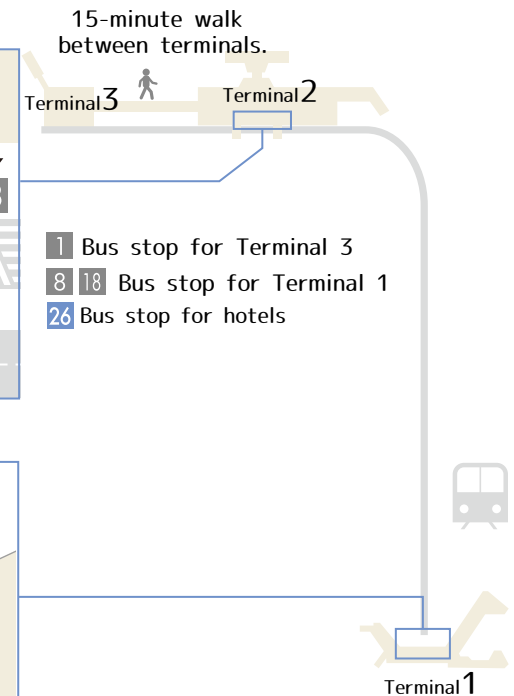

Free shuttle bus between Narita Airport and hotel

Bus stop information and timetable

Shuttle bus timetable 【HOTEL-NaritaAirport】

Time	Hotel Dep.	Terminal1 Dep.	Terminal2 Dep.
4	30*	-	-
5	00* 30*	-	-
6	00 30	-	-
7	00 30	00 30	08 38
8	00 30	00 30	08 38
9	00 30	00 30	08 38
10	30	00	08
11	30	00	08
12	30	00	08
13	30	00	08
14	30	00	08
15	30	00	08
16	00 30	00 30	08 38
17	00 30	00 30	08 38
18	00 30	00 30	08 38
19	00 30	00 30	08 38
20	00 30	00 30	08 38
21	00	00 30	08 38
22	00 50	20	28
23	-	10	18

Bus at 4:30,5:00,5:30 will go to the Terminal3 only.

Terminal1 · Terminal2 · Terminal3 Bus stop

Terminal2 : 1F No.26 Bus stop

Terminal1 : 1F No.16 Bus stop

- 6 Terminal connecting bus stop
- 16 Bus stop for hotels